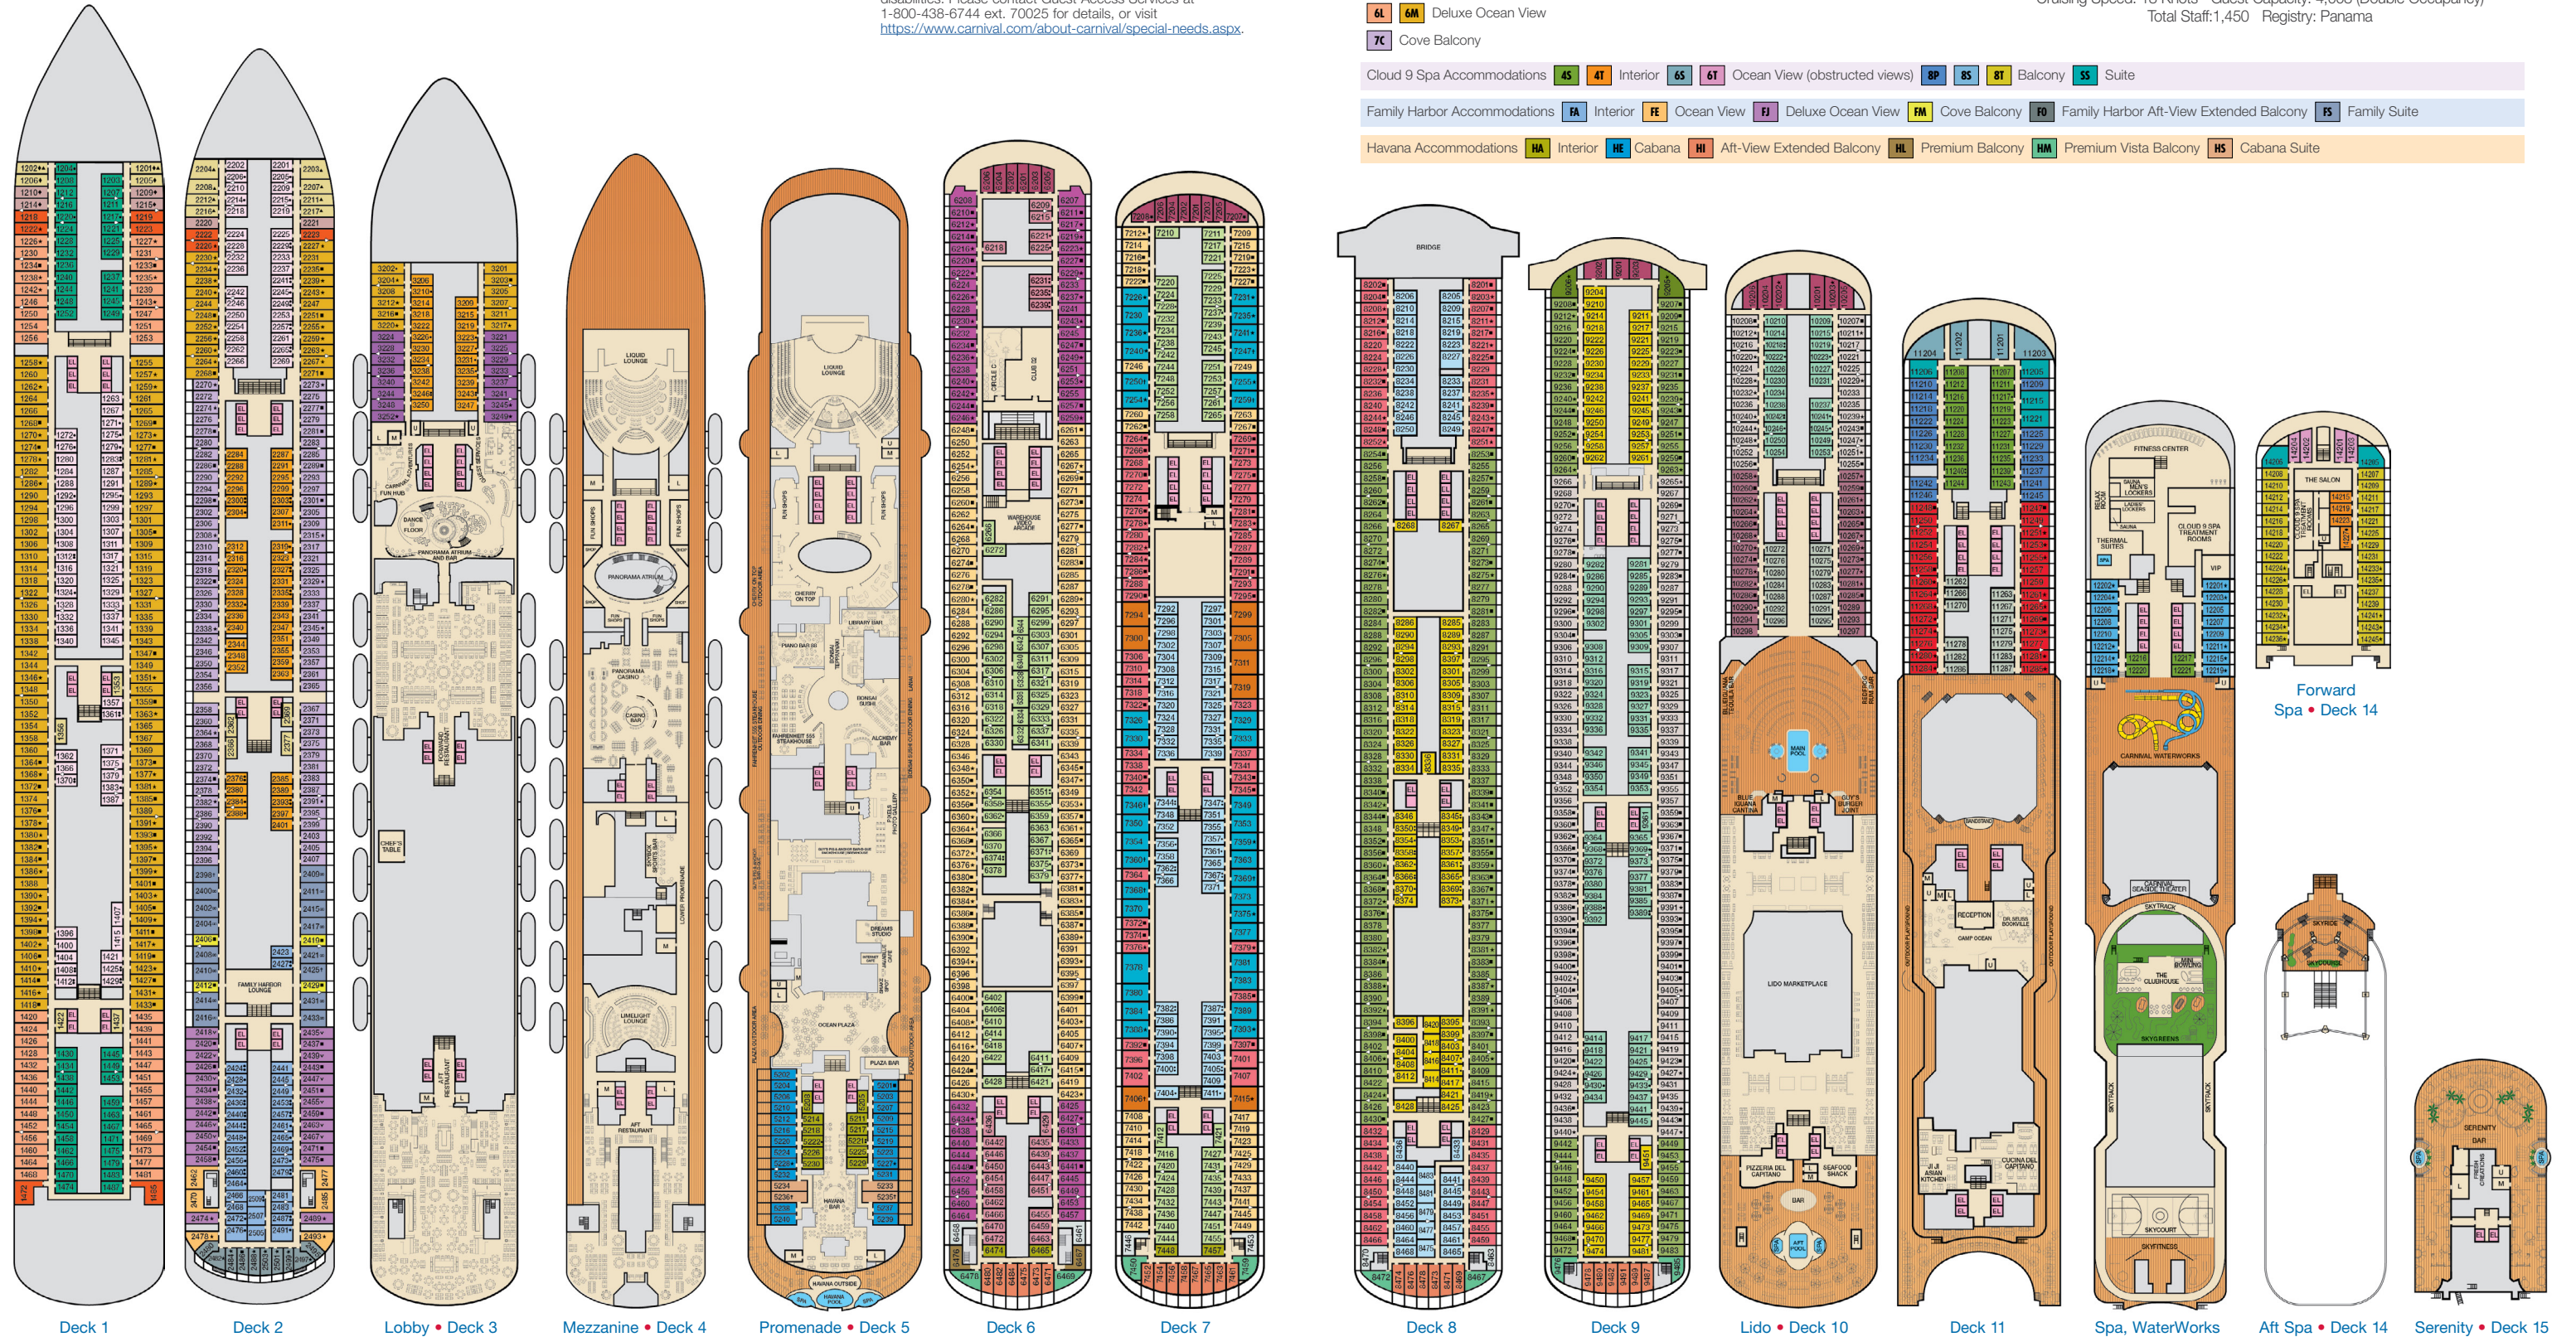

ACCOMMODATIONS SYMBOL LEGEND

- ▲ Twin Bed and Single Sofa Bed
- ★ 2 Twin Beds (convert to King) and Single Sofa Bed
- 2 Twin Beds (convert to King) and 1 Upper Pullman
- 2 Twin Beds (convert to King) and 1 Upper Pullman
- 2 Twin Beds (convert to King) and 2 Upper Pullmans
- 2 Twin Beds (convert to King), Single Sofa Bed and 1 Upper Pullman
- † 2 Twin Beds (convert to King) and Double Sofa Bed
- ▼ 2 Twin Beds (convert to King), Single Sofa Bed and 2 Upper Pullmans. Beds do not convert to King when both Upper Pullmans in use.
- ∞ 2 Twin Beds (convert to King), Double Sofa Bed and 1 Upper Pullman
- ◆ Stateroom with 2 Porthole Windows
- ◁ Connecting staterooms (ideal for families and groups of friends)

CATEGORIES

1A Interior Upper/Lower	8A 8B 8C 8D 8E 8F 8G Balcony
P1 Porthole	9B Premium Balcony
4A 4B 4C 4D 4E 4F 4G 4H 4I Interior	J5 Junior Suite
4J Interior with Picture Window (obstructed views)	O5 Ocean Suite
6A 6B Ocean View	G5 Grand Suite
6L 6M Deluxe Ocean View	
7C Cove Balcony	

Cloud 9 Spa Accommodations: 4S 4T Interior, 6S 6T Ocean View (obstructed views), 8P 8S 8T Balcony, SS Suite

Family Harbor Accommodations: FA Interior, FE Ocean View, FJ Deluxe Ocean View, FM Cove Balcony, FO Family Harbor Aft-View Extended Balcony, FS Family Suite

Havana Accommodations: HA Interior, HE Cabana, HI Aft-View Extended Balcony, HL Premium Balcony, HM Premium Vista Balcony, HS Cabana Suite

Gross Tonnage: 133,500 Length: 1,055 feet Beam: 122 feet
 Cruising Speed: 18 Knots Guest Capacity: 4,008 (Double Occupancy)
 Total Staff: 1,450 Registry: Panama