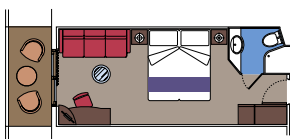

1.106 Balcony