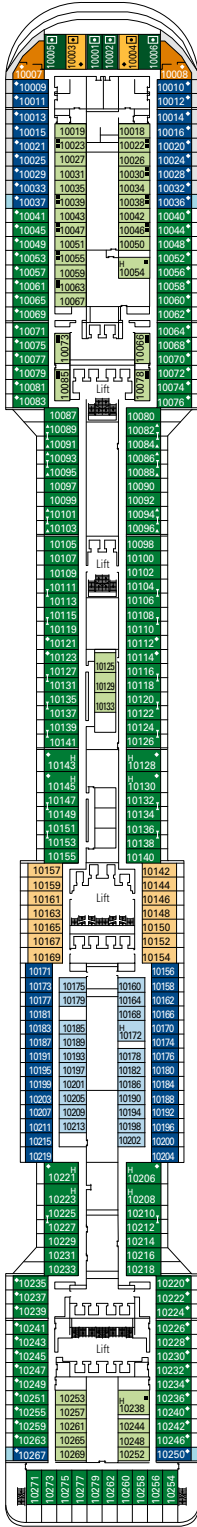

DECK 10
TORMALINA