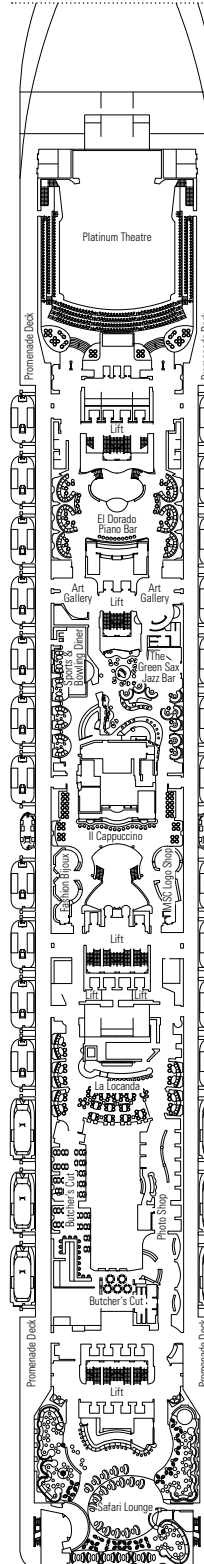

DECK 7
RUBINO