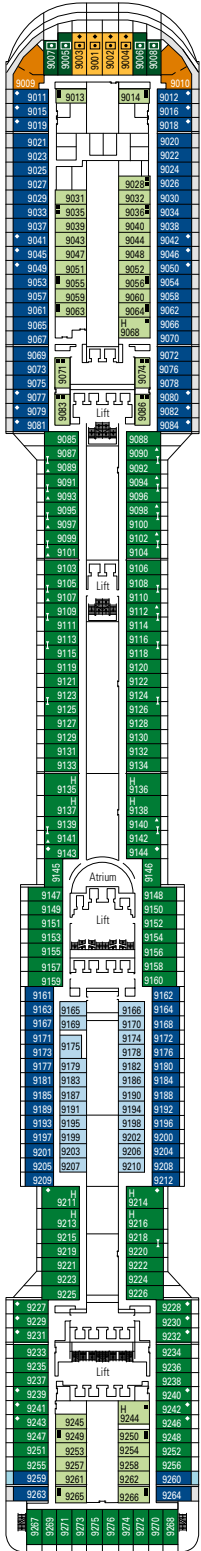

DECK 9
AGATA