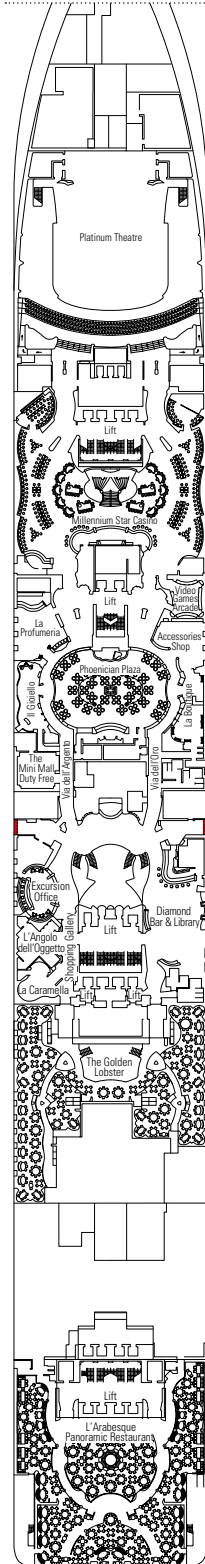

DECK 6
DIAMANTE