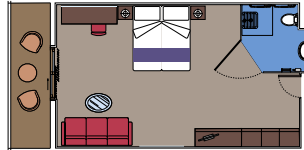

FACILITIES FOR GUESTS WITH DISABILITIES OR REDUCED MOBILITY

2 Suites for guests with disabilities or reduced mobility

Deluxe Suites ($\approx 33 \text{ m}^2$) with balcony ($\approx 3,5 \text{ m}^2$).
Double bed can be converted into two single beds.

This kind of accommodation is only available in the MSC Yacht Club.

43 Cabins for guests with disabilities or reduced mobility

28 Cabins (from ≈ 26 to 36 m^2) with balcony (from ≈ 6 to 9 m^2).
2 Ocean View ($\approx 28 \text{ m}^2$).
13 Interior (from ≈ 21 to 24 m^2).
Double bed can be converted into two single beds.

This kind of accommodation is available in Interior cabins (with Bella or Fantastica Experiences) and in Balcony and Ocean View cabins (only with Fantastica Experience).

FACILITIES FOR GUESTS WITH DISABILITIES OR REDUCED MOBILITY

Cabin door width	81,5 cm
Bathroom door width	90 cm
Size of cabin (floor space)	≈ 17 to $\approx 33 \text{ m}^2$
Size of bathroom	$3,5$ to 4 m^2
Is there a fold-down seat in the shower?	Yes
Height of seat from the floor	44 cm
Does the WC seat have grab rails?	Yes
Are wheelchairs available on board?	In limited numbers*
Are all decks/public areas accessible?	Yes
Are all lifeboats wheelchair-accessible?	No**
Do the lifts have deck indicators?	Visual, Audio & Braille
Can severely visually impaired/blind guests be catered for on the cruise?	Only with full-time carer

*Only for embarkation, disembarkation and emergencies.

**In the event of an emergency, dedicated personnel will help guests with disabilities or reduced mobility to board lifeboats.