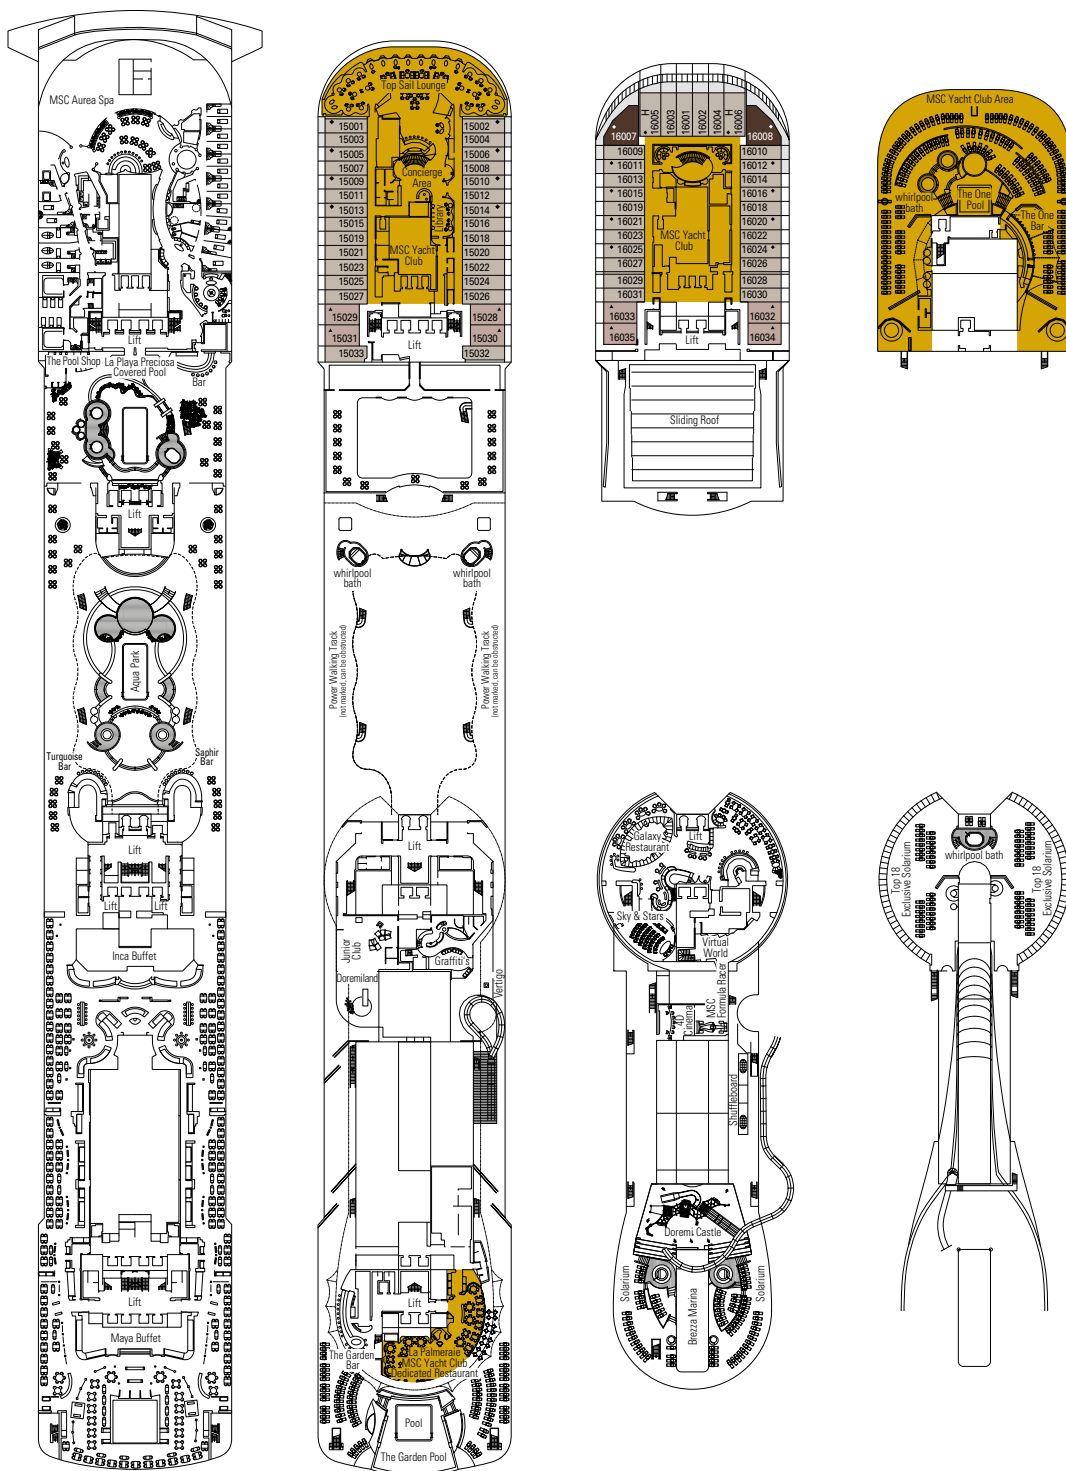

I GRAFFITI

DECK 9
AGATA

DECK 10
TORMALINA

DECK 11
GIADA

DECK 12
OPALE

DECK 13
AMETISTA

MSC YACHT CLUB

1.751 CABINS