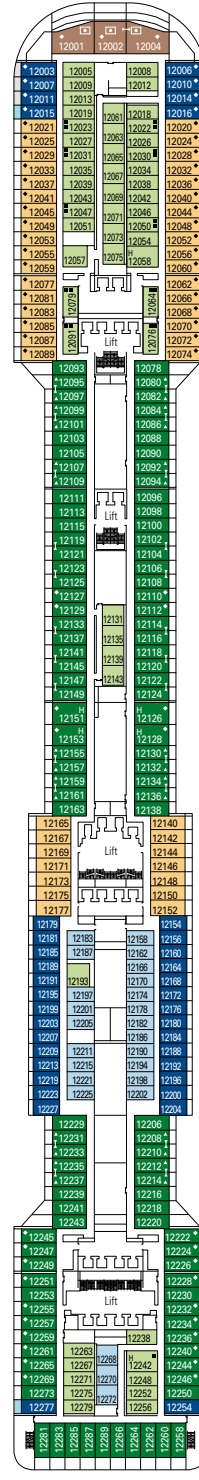

DECK 12
OPALE