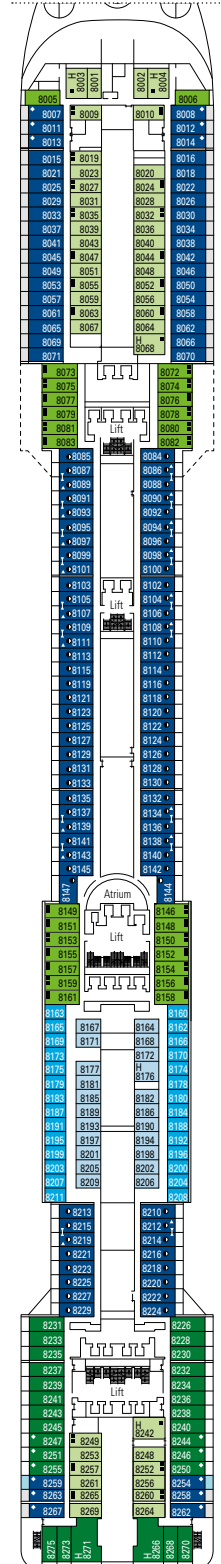

DECK 8
ONICE