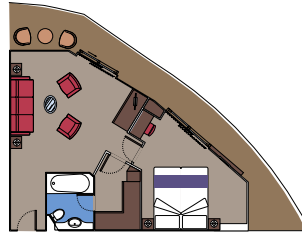

DOREMI CASTLE

MSC AUREA SPA

TOP SAIL LOUNGE

MSC YACHT CLUB

MSC YACHT CLUB	Seats	Exclusive services	Surface (m ²)	Deck
CONCIERGE AREA	22	Reception with 24-hour concierge service	113	15 Cristallo
LA PALMERAIE	110	Restaurant	218	15 Cristallo
LIBRARY		Library in the concierge area	39	15 Cristallo
MSC AUREA SPA		Exclusive access with private lift, 2 private massage rooms	47	14 Smeraldo
69 SUITES WITH BUTLER SERVICE		24-hour butler service	from ≈ 18 to ≈ 53	12 Opale 15 Cristallo 16 Acquamarina
THE ONE BAR	12	Bar, buffet	1.177	18 Topazio
THE ONE POOL	244	Pool, 2 whirlpool baths and solarium		
TOP SAIL LOUNGE	177	Panoramic forward lounge, bar	297	15 Cristallo

CABIN TYPES

INCLUDED FACILITIES

- Air conditioning
- Spacious wardrobe
- Bathroom with shower or bathtub
- Interactive TV
- Telephone
- Wi-Fi connection (for a fee except for MSC Yacht Club)
- Mini bar
- Safe deposit box

2 Royal Suites

Royal Suites ($\approx 36 \text{ m}^2$) with balcony ($\approx 16 \text{ m}^2$).
Double bed can be converted into two single beds.

This kind of accommodation is only available in the MSC Yacht Club.

3 Executive & Family Suites

Executive and Family Suites with panoramic sealed window (from ≈ 40 to $\approx 51 \text{ m}^2$).
Double bed can be converted into two single beds.

This kind of accommodation is only available in the MSC Yacht Club.