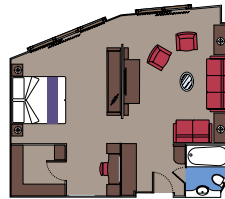

2 Royal Suites

Royal Suites ($\approx 36 \text{ m}^2$) with balcony ($\approx 16 \text{ m}^2$).
Double bed can be converted into two single beds.

This kind of accommodation is only available in the MSC Yacht Club.

3 Executive & Family Suites

Executive and Family Suites with panoramic sealed window (from ≈ 40 to $\approx 51 \text{ m}^2$).
Double bed can be converted into two single beds.

This kind of accommodation is only available in the MSC Yacht Club.

8 Deluxe Grand Suites

Deluxe Grand Suites ($\approx 26 \text{ m}^2$) with balcony ($5,7 \text{ m}^2$).
Double bed can be converted into two single beds.

This kind of accommodation is only available in the MSC Yacht Club.