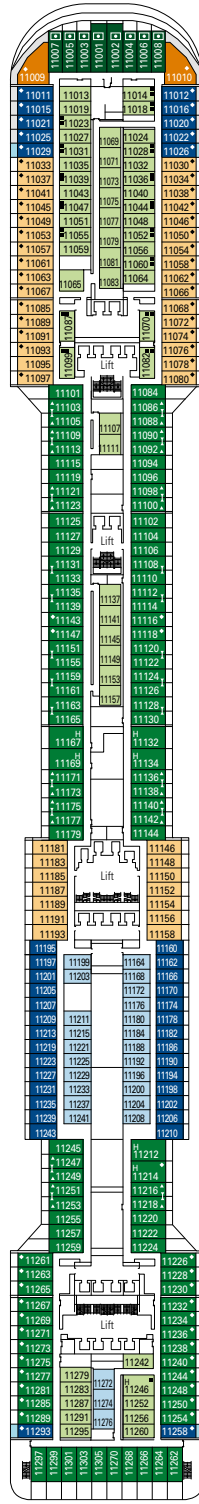

DECK 11
GIADA