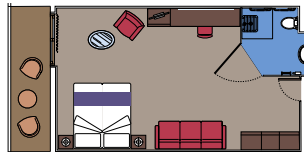

MSC YACHT CLUB DELUXE SUITE FOR GUESTS WITH DISABILITIES OR REDUCED MOBILITY

2 Suites for guests with disabilities or reduced mobility

Deluxe Suites ($\approx 33 \text{ m}^2$) with balcony ($\approx 3,5 \text{ m}^2$).
Double bed can be converted into two single beds.

This kind of accommodation is only available in the MSC Yacht Club.

43 Cabins for guests with disabilities or reduced mobility

28 Cabins (from ≈ 26 to 36 m^2) with balcony (from ≈ 6 to 9 m^2).
2 Ocean View ($\approx 28 \text{ m}^2$).
13 Interior (from ≈ 21 to 24 m^2).
Double bed can be converted into two single beds.