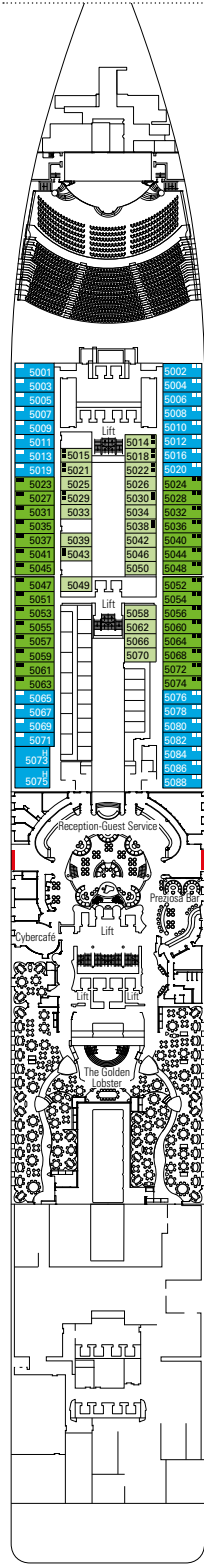

DECK 5
CORALLO