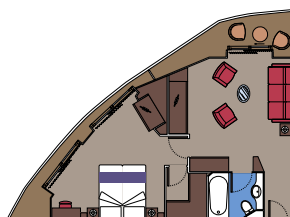

8 Deluxe Grand Suites

Deluxe Grand Suites ($\approx 26 \text{ m}^2$) with balcony ($5,7 \text{ m}^2$).
Double bed can be converted into two single beds.

This kind of accommodation is only available in the MSC Yacht Club.

54 Deluxe Suites

Deluxe Suites (from $\approx 18,5$ to $\approx 29 \text{ m}^2$) with balcony ($\approx 6 \text{ m}^2$).
Double bed can be converted into two single beds.

This kind of accommodation is only available in the MSC Yacht Club.

SUITE

28 Suites

Suites (from ≈ 21 to ≈ 41 m²) with balcony (≈ 3 m²) or panoramic sealed window. Double bed can be converted into two single beds.

This kind of accommodation is available with Fantastica and Aurea Experiences.