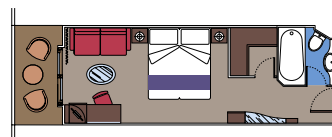

8 Deluxe Grand Suites

Deluxe Grand Suites ($\approx 26 \text{ m}^2$) with balcony ($5,7 \text{ m}^2$).
Double bed can be converted into two single beds.

This kind of accommodation is only available in the MSC Yacht Club.

54 Deluxe Suites

Deluxe Suites (from $\approx 18,5$ to $\approx 29 \text{ m}^2$) with balcony ($\approx 6 \text{ m}^2$).
Double bed can be converted into two single beds.

This kind of accommodation is only available in the MSC Yacht Club.