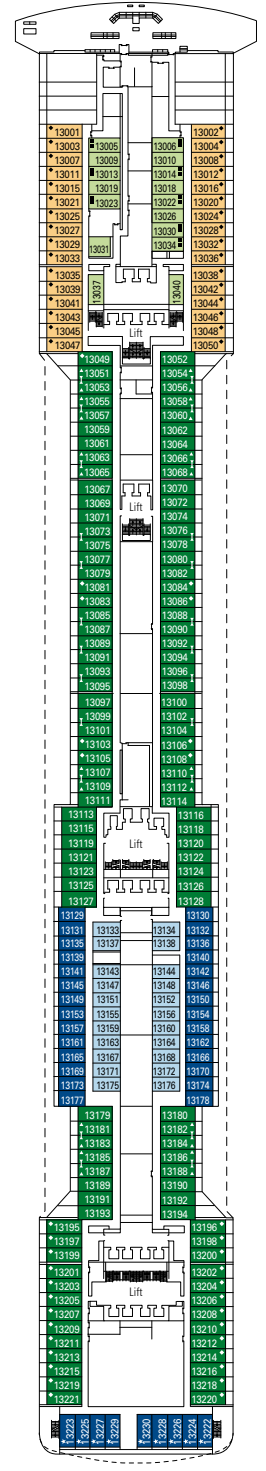

DECK 13
AMETISTA