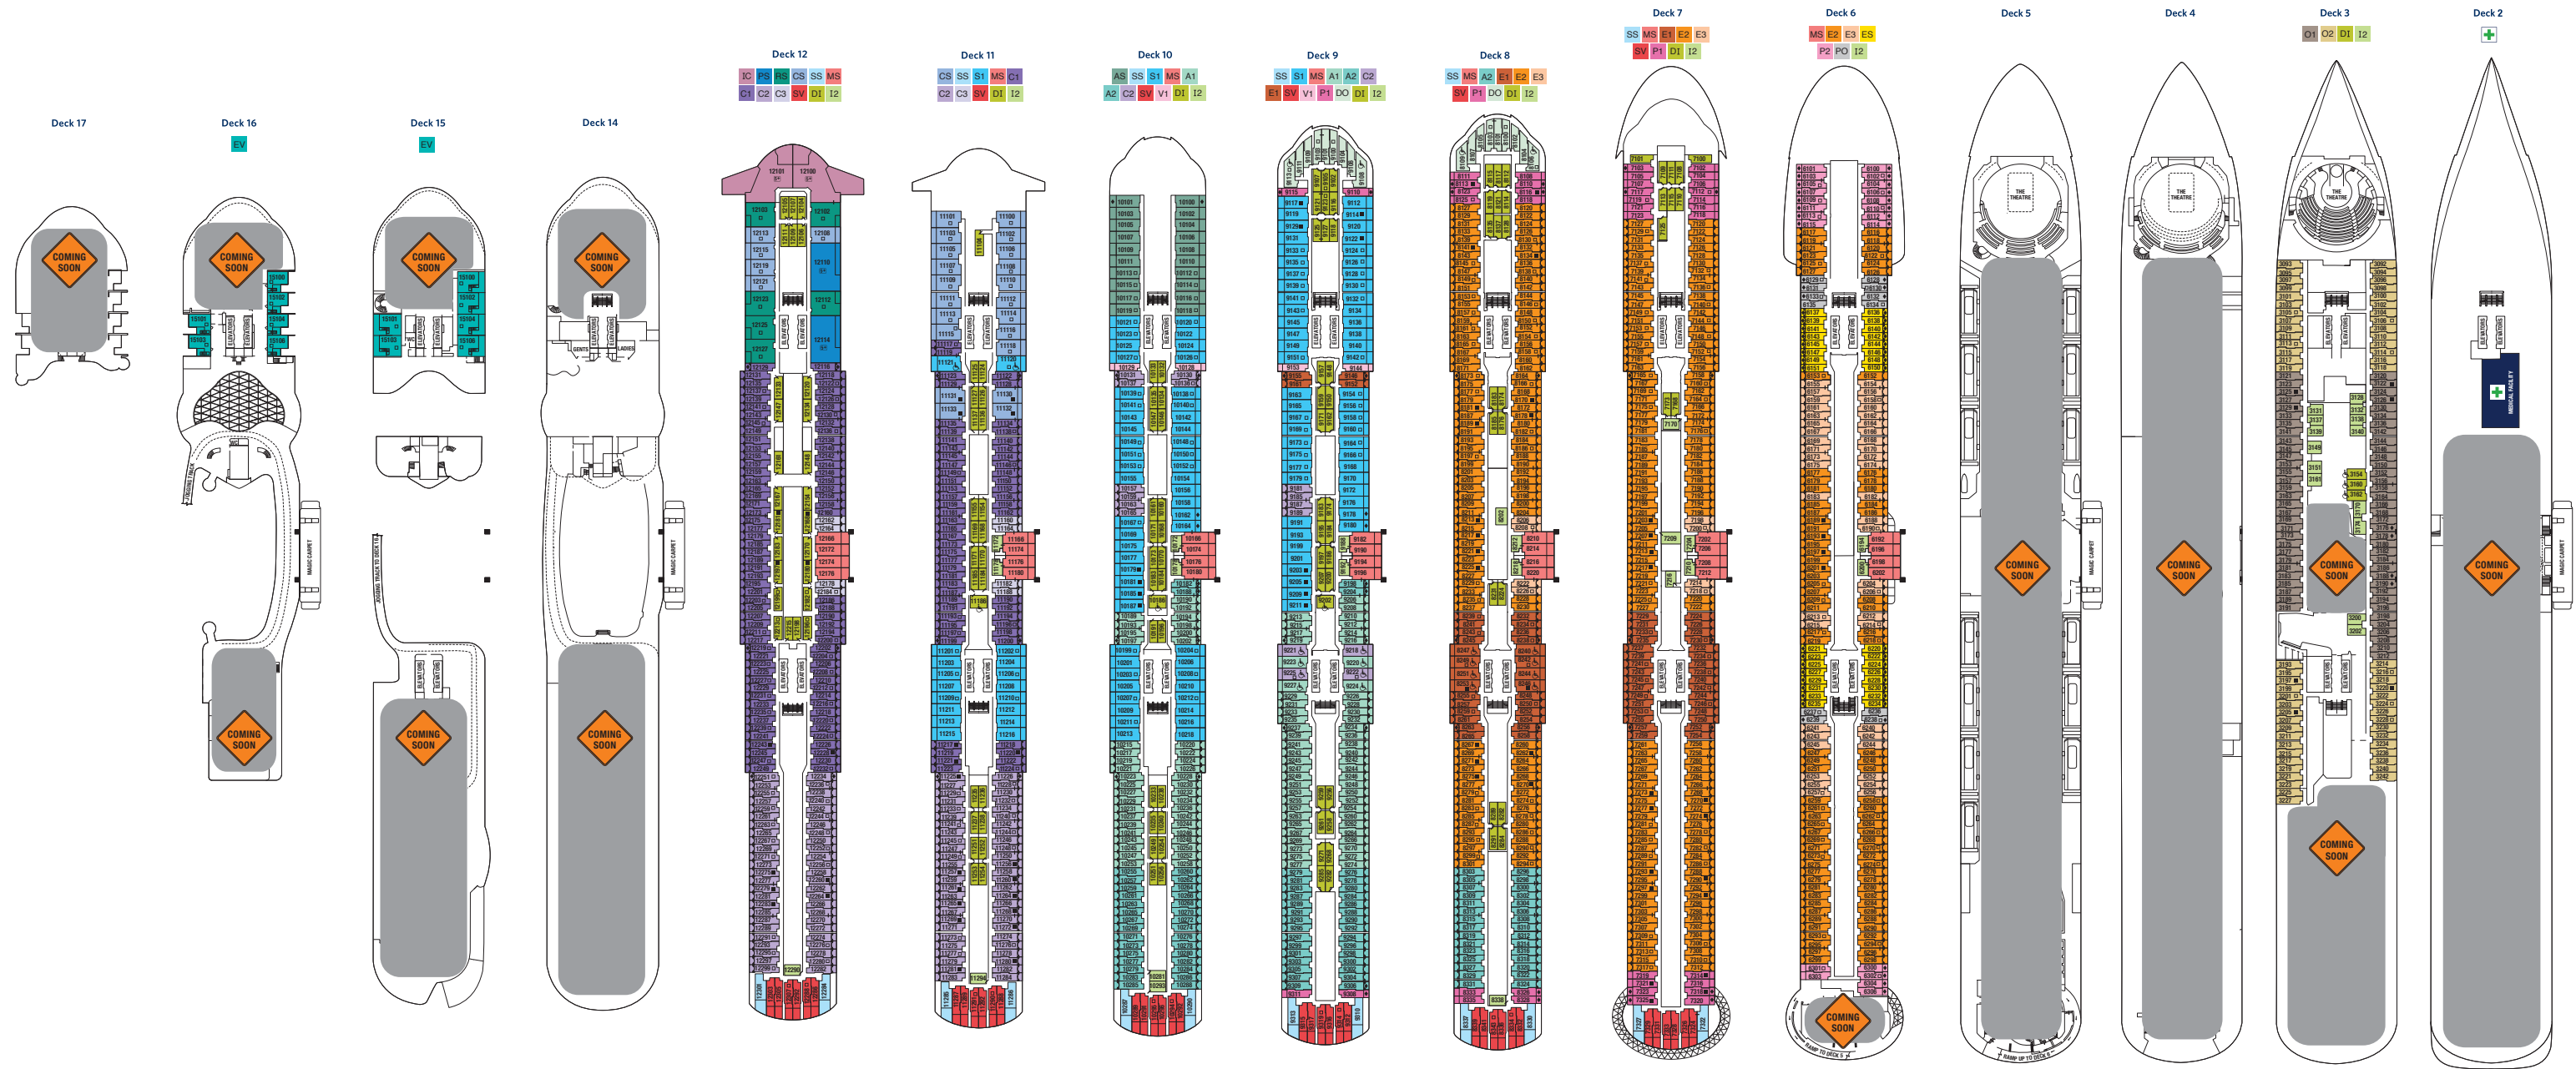

# CELEBRITY XCEL<sup>SM</sup> DECK PLANS

- 1C** Iconic Suite
- PS** Penthouse Suite
- EV** Edge Villa
- RS** Royal Suite
- CS** Celebrity Suite
- AS** Aqua Sky Suite
- SS** Sunset Sky Suite
- S1** Sky Suite
- MS** Magic Carpet® Sky Suite

- A1** Prime AquaClass®
- A2** AquaClass
- C1** Prime Concierge Class
- C2** Concierge Class
- C3** Concierge Class (Partial View)

- E1** Prime Edge w/ Infinite Veranda®
- E2** Edge w/ Infinite Veranda
- E3** Edge w/ Infinite Veranda (Partial View)
- ES** Edge Single w/ Infinite Veranda
- SV** Sunset Veranda
- V1** Prime Veranda
- P1** Deluxe Porthole View w/ Veranda
- P2** Deluxe Porthole View w/ Veranda

- PO** Panoramic Ocean View
- DO** Deluxe Ocean View
- O1** Prime Ocean View
- O2** Ocean View
- D1** Deluxe Inside
- I2** Inside
- +** Medical Facility - Deck 2  
Located by Forward Elevators

- ◆** Obstructed View Stateroom
- Double Sofa Bed
- Single Sofa Bed
- 5+** Stateroom for occupancy 5 and up
- |** Connecting Staterooms - locations vary per ship
- /** Inside Stateroom Door Location
- ♿** Wheelchair Accessible Stateroom  
Featuring Roll-in Shower